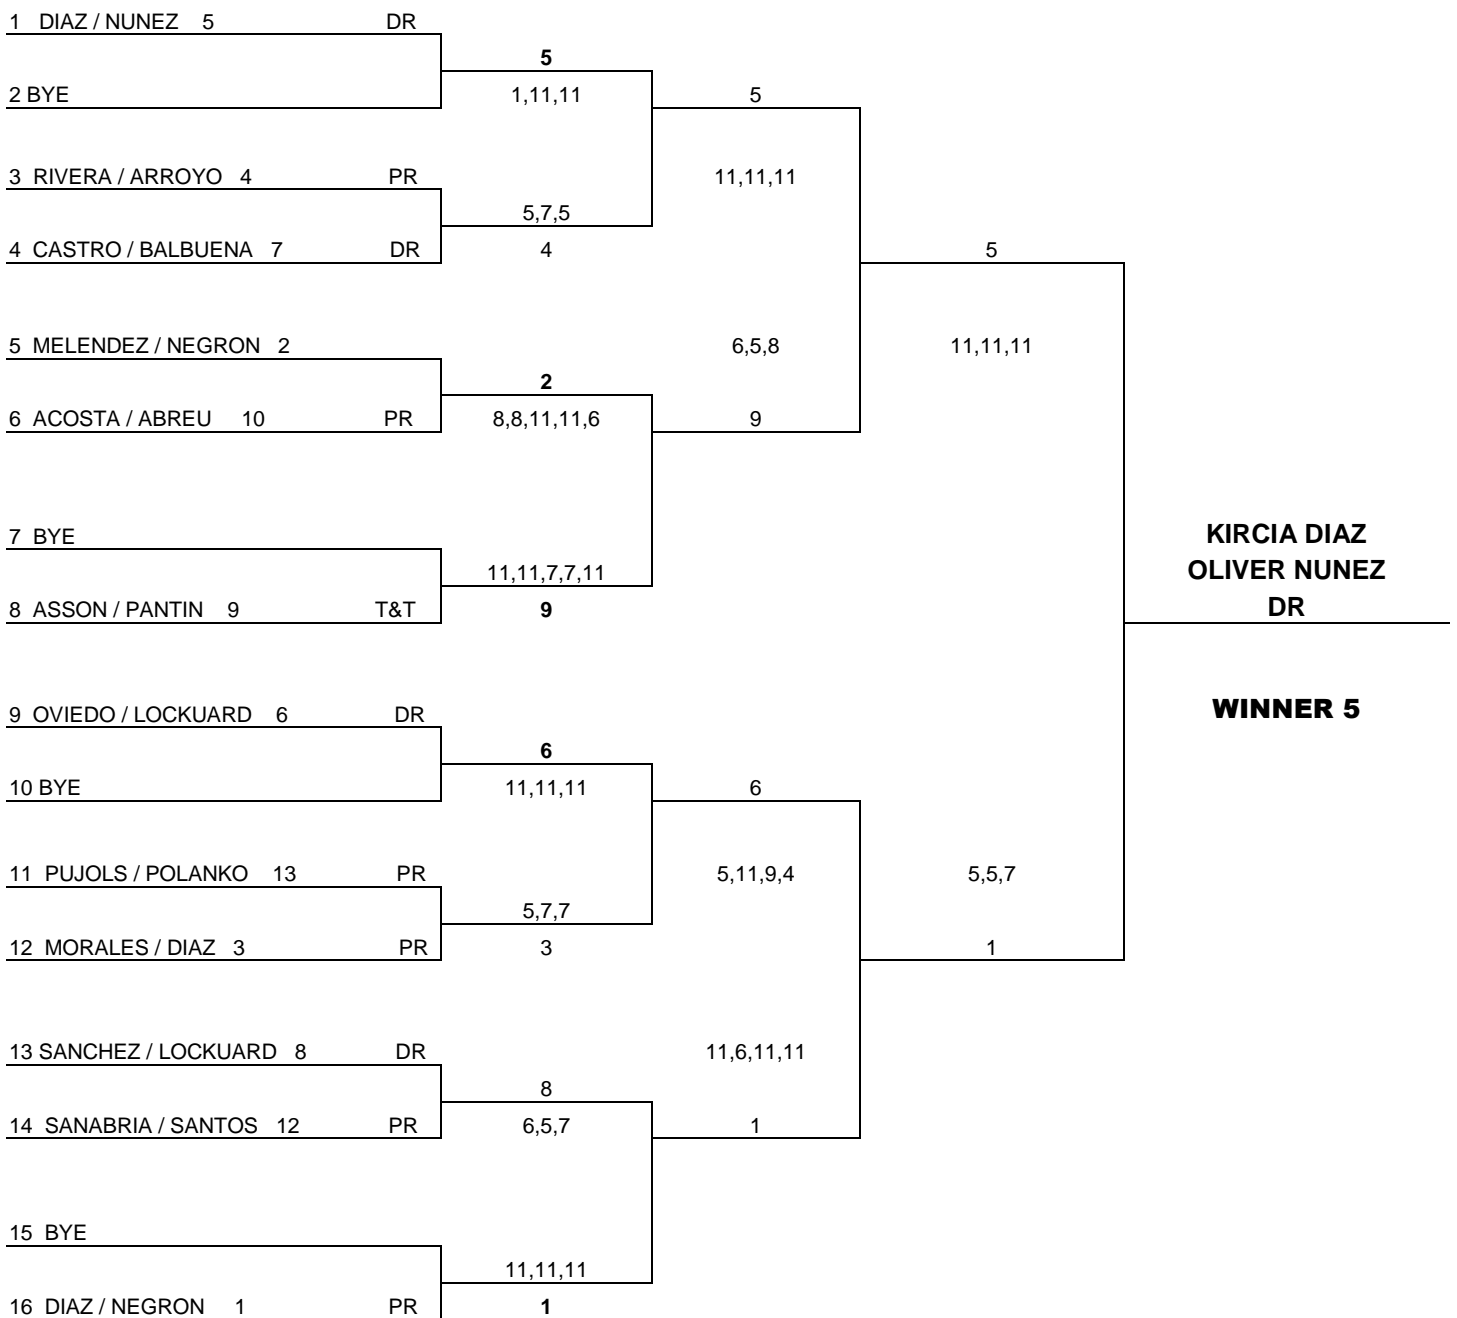

CRTTF PRE-CADET & CADET CHAMPIONSHIPS 2010

UNDER 10 MIXED DOUBLES ENTRIES

NUMBER	NAME 1	NAME 2	COUNTRY		
1	ADRIANA DIAZ	CHRISTIAN NEGRON	PR	ANDREA ACOSTA	ENRIQUE ABREU 10
2	VANELLI MELENDEZ	FRANCISCO MADIAS		LEONELA ALEJANDRO	DARRIEM TORRES 11
3	BEATRIZ MORALIS	CHAKIL DIAZ		PAOLA SANABRIA	JUSTIN SANTOS 12
4	ANEREIS RIVERA	EMANUEL ARROYO		ALEXANDRA PUJOLS	ABRAHAM POLANCO 13
5	KIRCIA DIAZ	OLIVER NUNEZ	DR	-	-
6	YAILIN OVIEDO	JAIME LOCKUARD		-	-
7	ESMERLIN CASTRO	PEDRO BALBUENA		-	-
8	CINTHIA SANCHEZ	MARIANO LOCKUARD		-	-
9	TIANNA ASSON	TRAVIS PANTIN	T&T	-	-