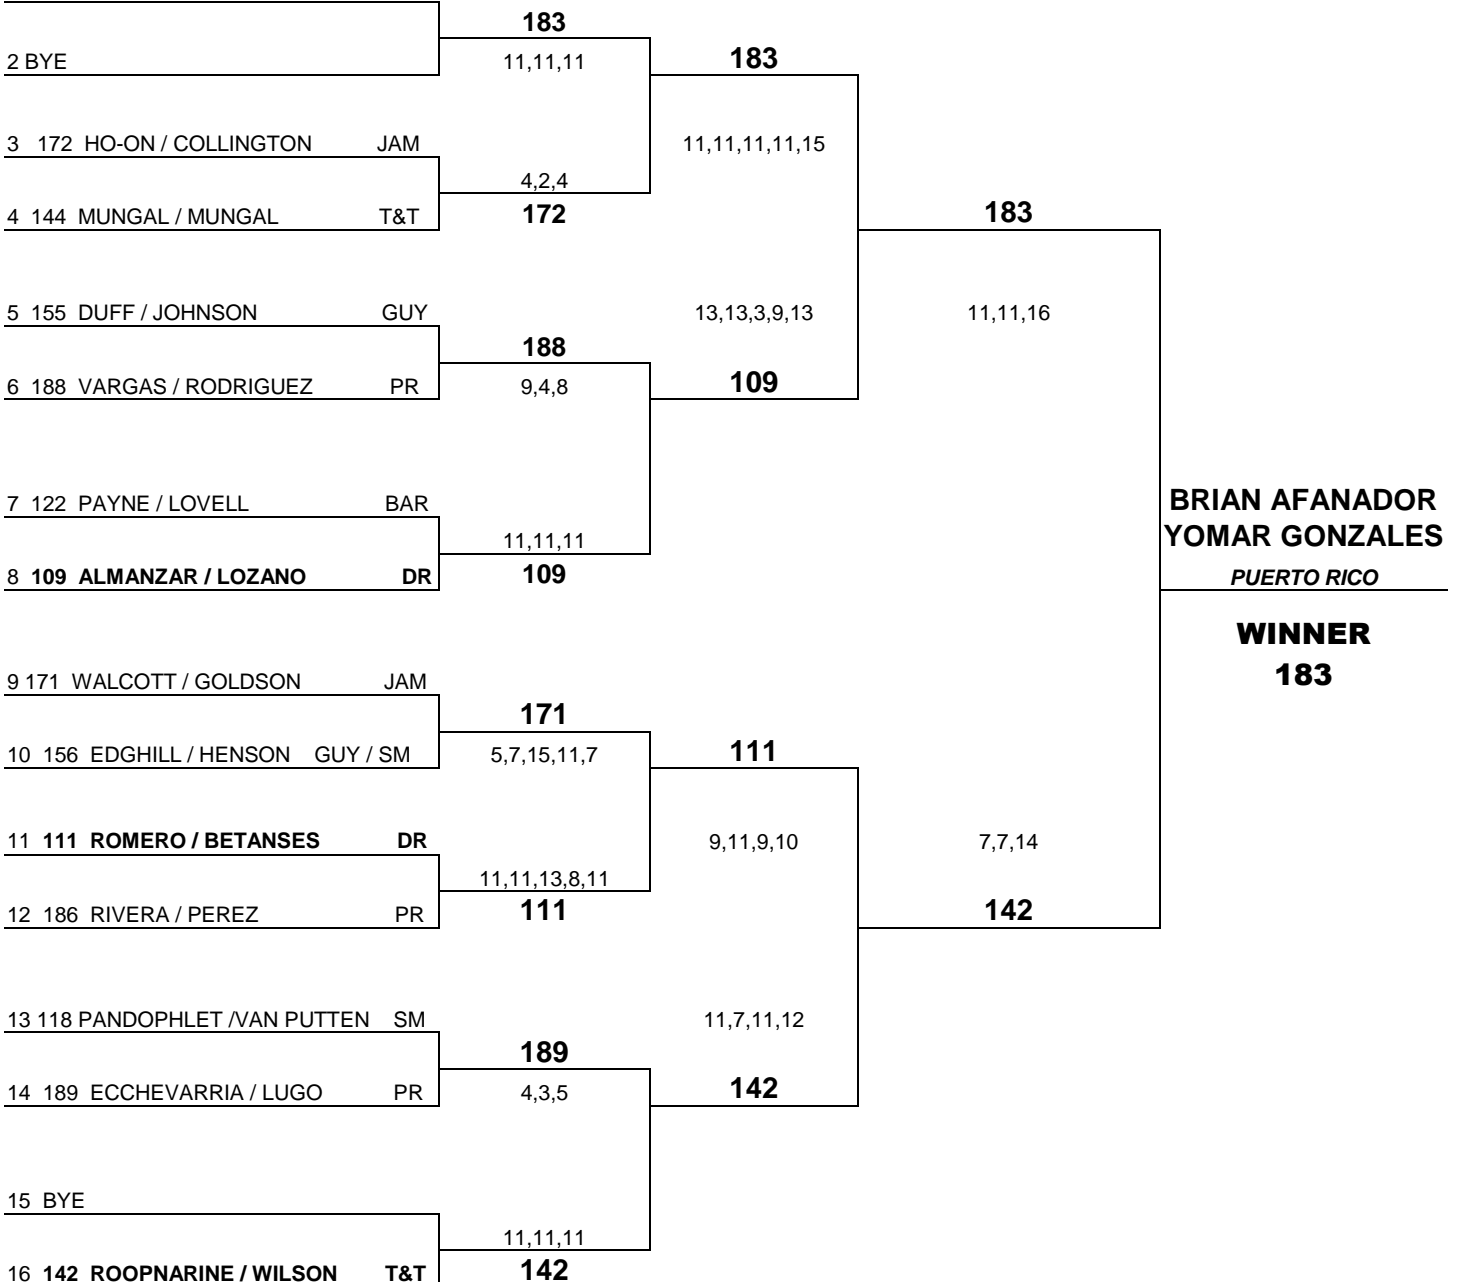

**CRTTF PRE-CADET &
CADET
CHAMPIONSHIPS
UTUADO 30-03-10**

**BOYS U 13
DOUBLES**

No.	NAME 1	ASS	No.	NAME 2	ASS
109	ALMANZAR Jefferson	DOM	110	LOZANO Enmanuel	DOM
111	ROMERO Sevastian	DOM	112	BETANSES Andres	DOM
118	VAN PUTTEN Valentin	SM	120	PANTOPHLET Rory	StMART
122	PAYNE Stephen	BAR	124	LOVELL Akeel	BAR
142	ROOPNARINE Arun	T&T	143	AARON Wilson	T&T
144	MUNGAL Sarvesh	T&T	145	MUNGAL Amresh	T&T
155	DUFF Jamaal	GUY	158	JOHNSON Joseph	GUY
156	EDGHILL Kyle	GUY	119	HENSON Alberto	StMART
168	CROES Alan	ARU	169	FRANCIS Jevon	ARU
171	WALCOTT Derek	JAM	173	GOLDSON Peter John	JAM
172	HO-ON Simon	JAM	174	COLLINGTON Jordan	JAM
183	AFANADOR Brian	PUR	185	GONZALEZ Yomar	PUR
186	RIVERA Rehuel	PUR	184	PEREZ George	PUR
188	VARGAS Iván	PUR	187	RODRIGUEZ Brian	PUR
189	ECHEVARRIA Sebastian	PUR	190	LUGO Agustín	PUR

1183 AFANADOR / GONZALEZ PR