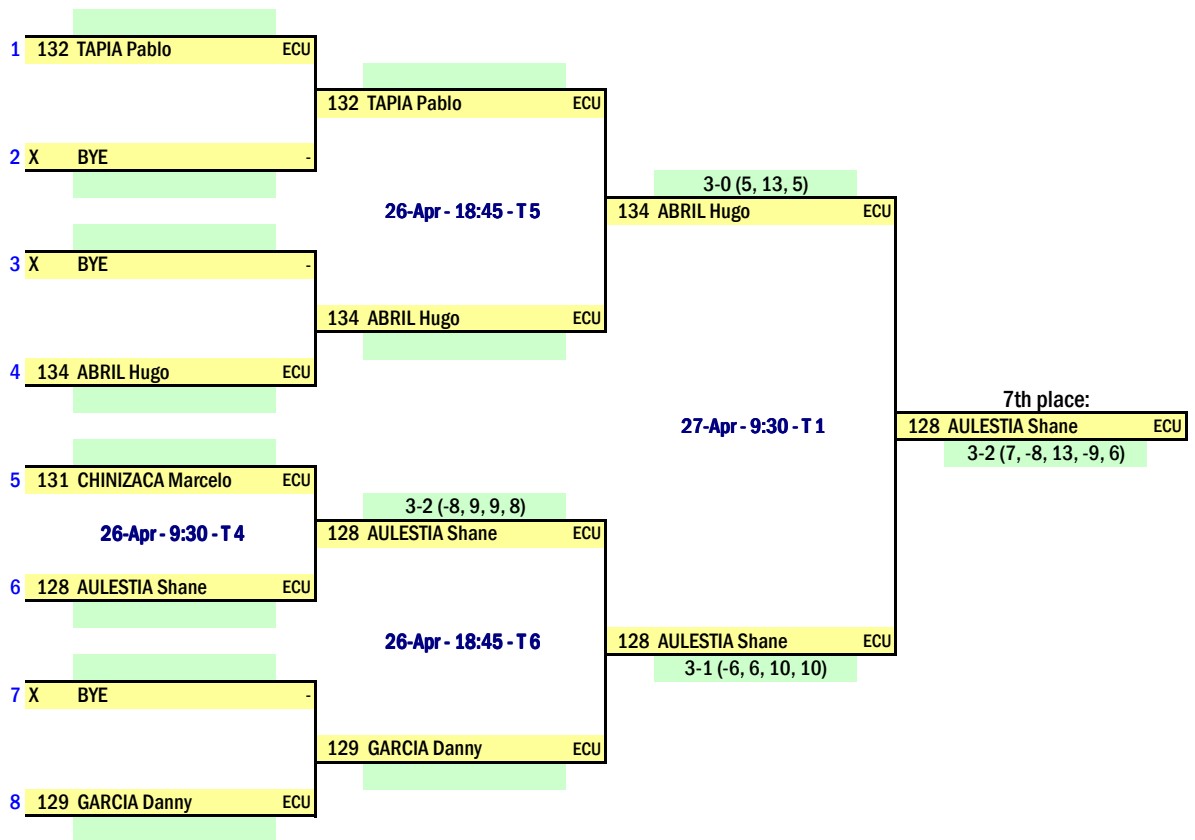

MINI-CADET BOYS' SINGLES - CONSOLATION