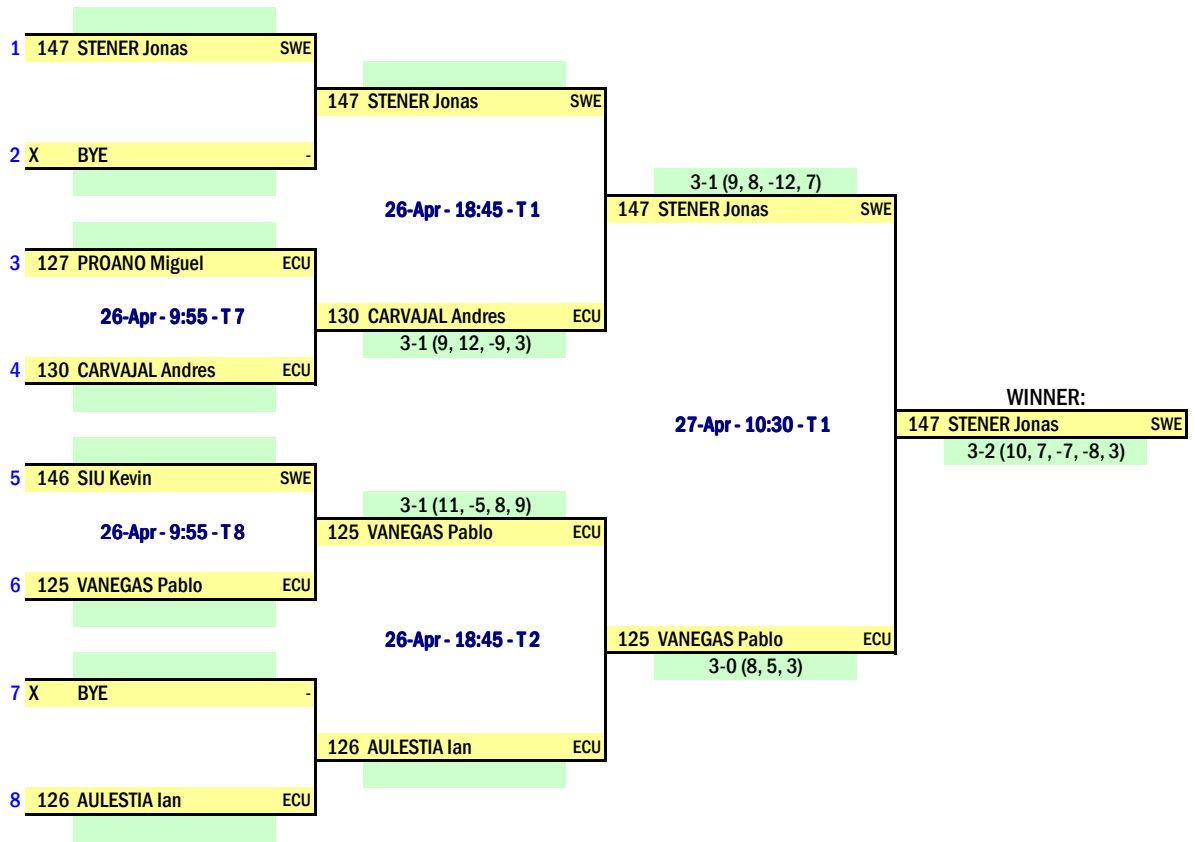

MINI-CADET BOYS' SINGLES - MAIN DRAW